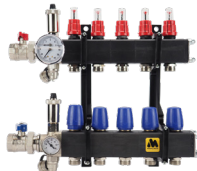

MAGNUM SlimFit

MAGNUM Tube

MAGNUM HeatBoard W

MAGNUM FiberBoard

DISTRIBUITOR/COLECTOR

AUTOMATIZARE WIFI CONTROL

H128

Wireless